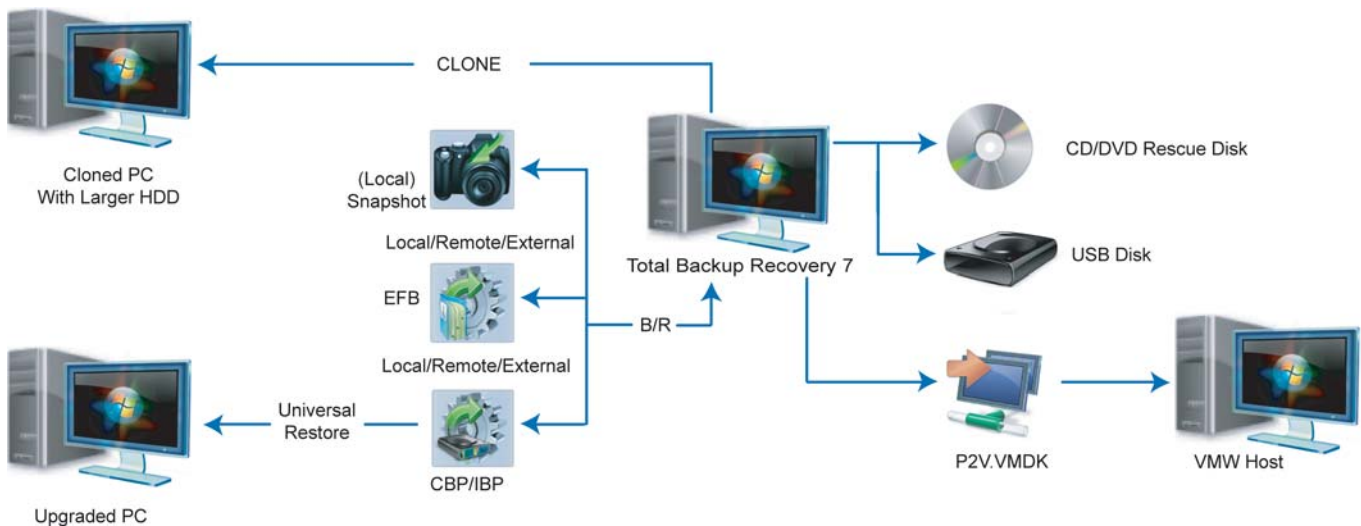

Competitive Differentiators

	Price	Additional All-in-one hardware integrated solution (TreasureStone)	RAID Support	Universal Restore	Offsite Copy	System Snapshot (Instant Undo)	Central Management Console	Secured Area	Overall Value
Farstone DriveClone	Best Deal	Yes	Excellent (0/1/5/10/3BOD)	Included	Yes	Yes	Yes	Yes	Excellent
Symantec BESR	Expensive	No	Good	Included	Yes	No	Yes	No	Good
Acronis TrueImage	Expensive	No	Fair (Linux driver required)	Not Included	Yes	No	Yes	Yes	Good

System Architecture

Recovery Solutions

Scenarios	Pain Points	DriveClone 7 Solutions
School /Educational Agency /Library	- Computer cannot boot normally. - It is expensive to authorize all computers one by one	✓ System Snapshot(Undo) recovers your computer within 10 seconds ✓ Unlimited license authorization lowers your cost.
Administrative /Executive Agency	- Employee computers cannot work due to computer malfunctions - Important data should be kept safe.	✓ System Snapshot, complete backup and file backup recover your computer to a previous working state within several minutes. ✓ File backup supports industry standard AES encryption.
Bank /Bond /Insurance Agency / Hospital	- Without the important information on the server, the whole system cannot work - Employee computers cannot run due to hardware malfunctions - Important data cannot be shared within all chain stores.	✓ System Snapshot(Undo) recovers your computer within seconds even if the system crashes. ✓ Universal Restore restores with 100% hardware compatibility to other computers within a couple of minutes perfectly.
Accounting Firm /Law Firm /Financial Department	- File modifications and computer malfunctions cause loss of the important data. - Confidential files are often kept as paper files instead of electronic files. You need to input them into computer if necessary.	✓ Incremental backup restores the files in any phase to ensure you can get any file you want immediately. ✓ Industry Standard AES Encryption keeps important files confidential. ✓ They are available only if you enter the correct password.